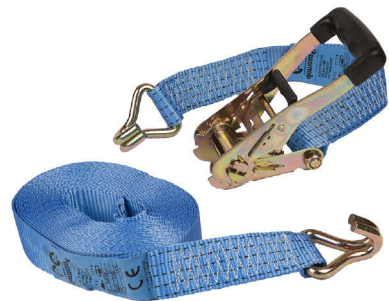

2-PART HEAVY-DUTY RATCHET SET

- 800 Kg x 5 m (Bandwidth 25 mm) - 09531550
- 2.000 Kg x 6 m (Bandwidth 35mm) - 09531569
- 4.000 Kg x 9 m (Bandwidth 50mm) - 09531577
- 5.000 Kg x 9 m (Bandwidth 50mm) - 09531600